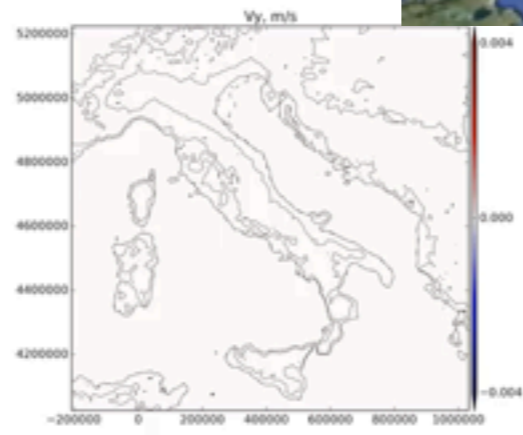

Portal for Earthquake (VERCE)

FDSN:
Meta data
Data share:
iRODS

movieData000100

LRZ: Siew Hoon Leong (12 May 2015)

Tsunami

- INGV: Partner side in VERCE
 - Runs a Tsunami Centre
 - Monitoring Centre
 - Also in EGI Engage