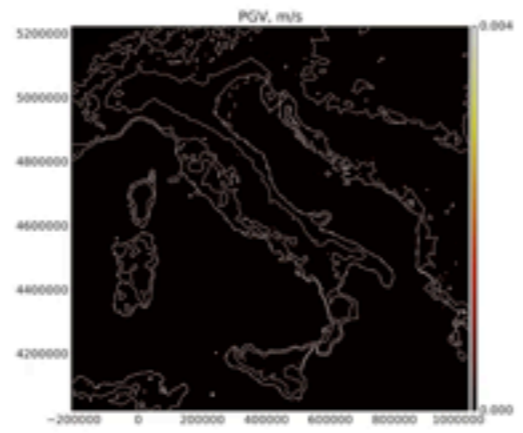

Portal for Earthquake (VERCE)

FDSN:
Meta data
Data share:
iRODS

movieData000100

LRZ: Siew Hoon Leong (12 May 2015)

Tsunami

- INGV: Partner side in VERCE
 - Runs a Tsunami Centre
 - Monitoring Centre
 - Also in EGI Engage