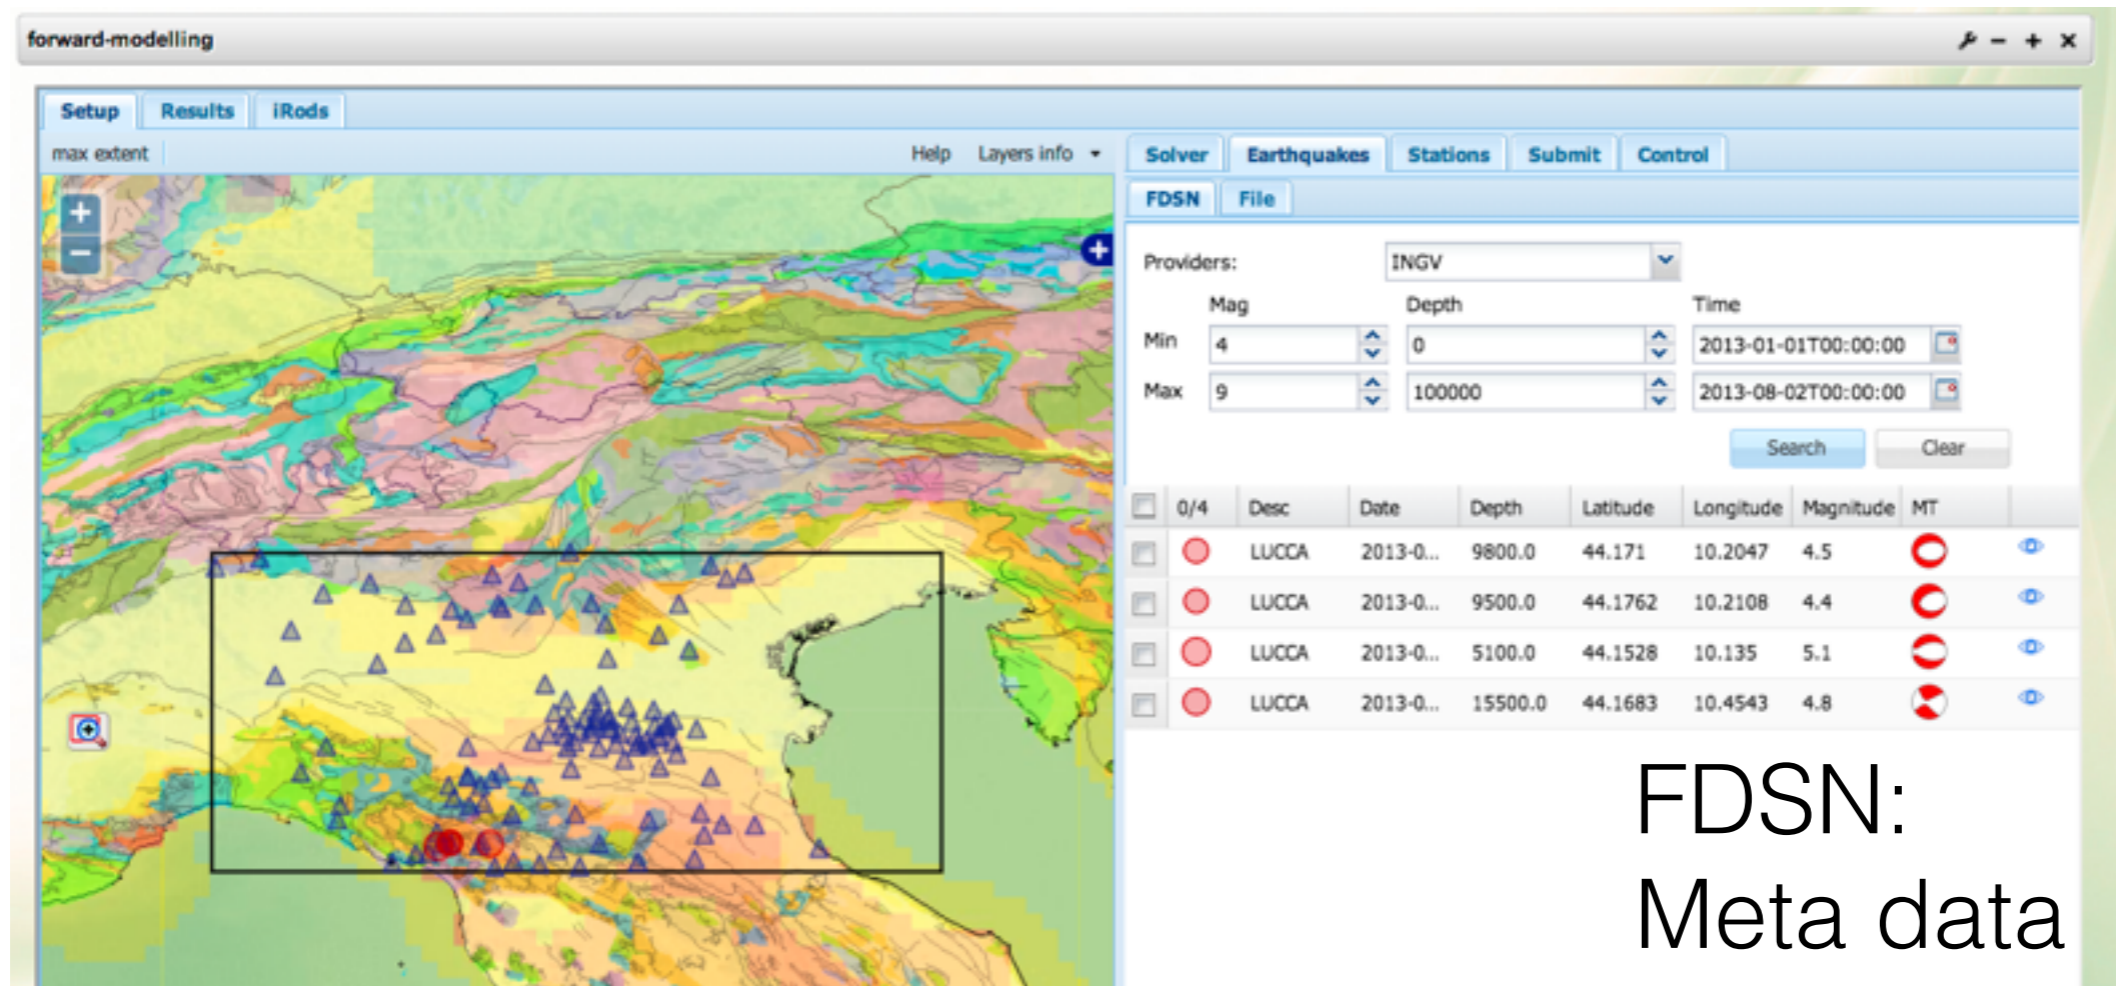

Portal for Earthquake (VERCE)

FDSN:
Meta data
Data share:
iRODS

movieData000100

LRZ: Siew Hoon Leong (12 May 2015)

Tsunami

- INGV: Partner side in VERCE
 - Runs a Tsunami Centre
 - Monitoring Centre
 - Also in EGI Engage