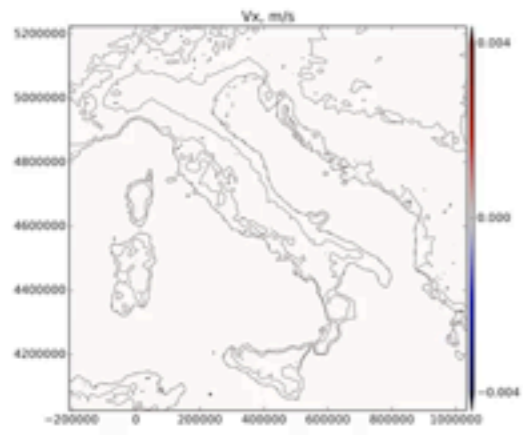

Portal for Earthquake (VERCE)

FDSN:
Meta data
Data share:
iRODS

movieData000100

LRZ: Siew Hoon Leong (12 May 2015)

Tsunami

- INGV: Partner side in VERCE
 - Runs a Tsunami Centre
 - Monitoring Centre
 - Also in EGI Engage