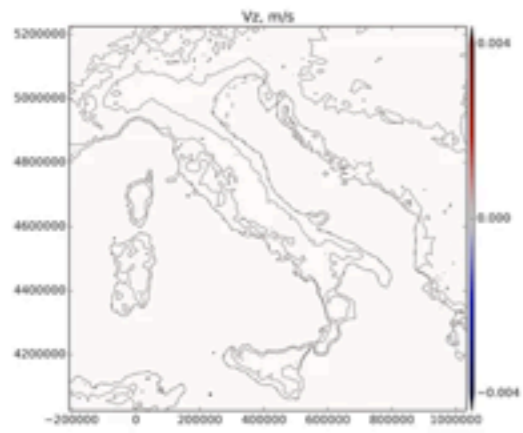

Portal for Earthquake (VERCE)

FDSN:
Meta data
Data share:
iRODS

movieData000100

LRZ: Siew Hoon Leong (12 May 2015)

Tsunami

- INGV: Partner side in VERCE
 - Runs a Tsunami Centre
 - Monitoring Centre
 - Also in EGI Engage